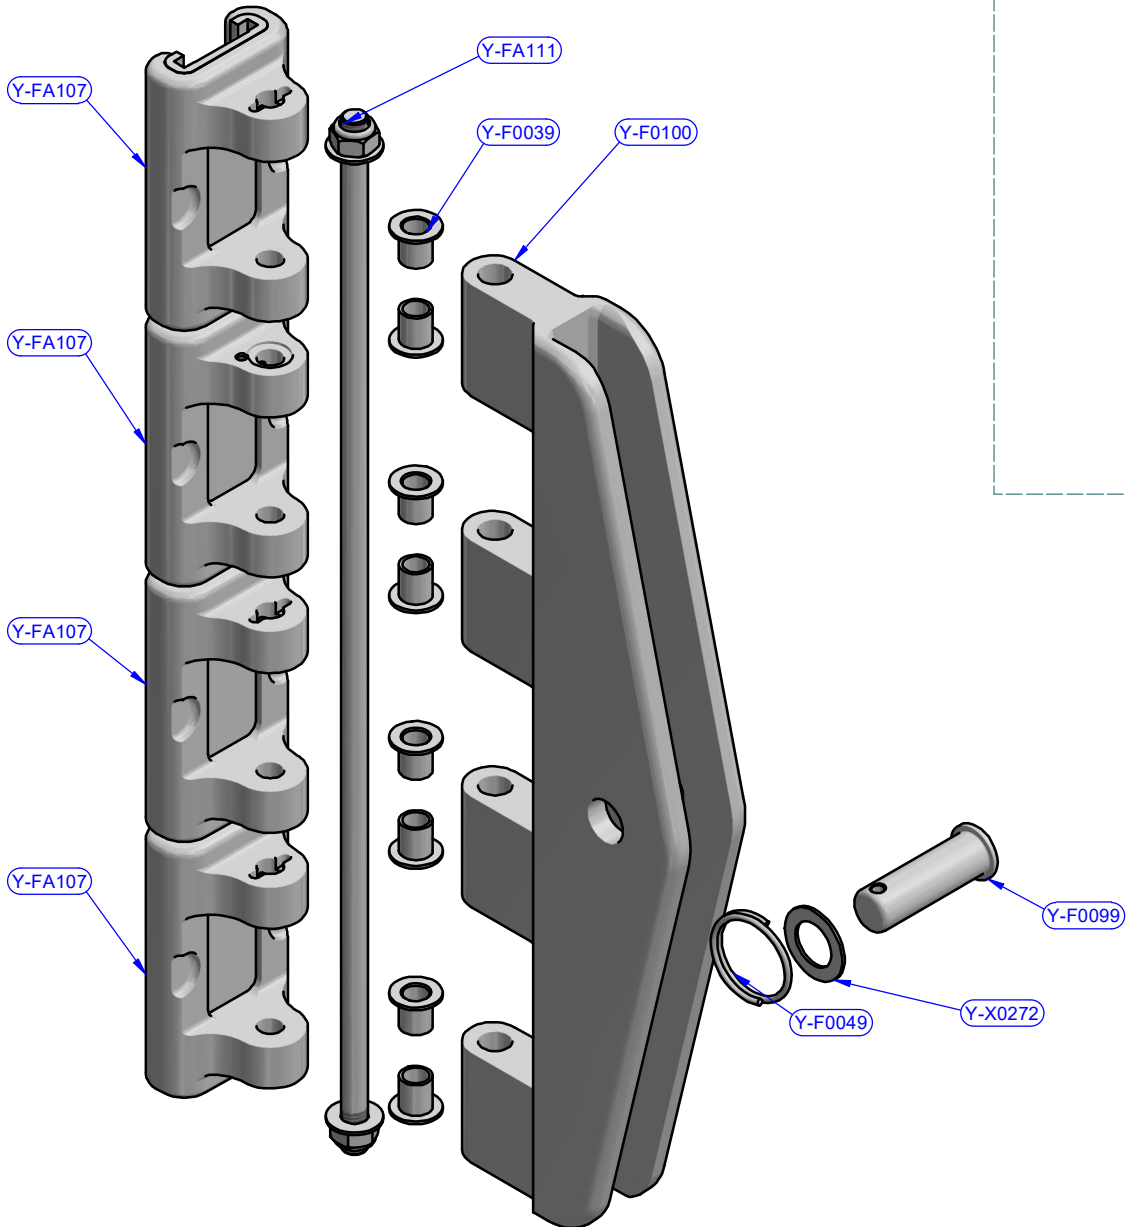

Cod.Y-FA111  
Full Batten systems

PART LIST

CODE	DESCRIPTION	MATERIAL	Q.TY
Y-F0039	Axis bushing	S.Steel HR	8
Y-F0049	Slit ring	S.Steel	1
Y-F0099	Headboard pin	S.Steel	1
Y-X0272	Washer	S.Steel	1
Y-F0100	Bracket	Aluminium	1
Y-FA107	Base module	Various	4
Y-FA111	Pin kit	S.Steel	1

**antal**

HS30 series      Headborad sliders

FAMILY

ARTICLE

DESCRIPTION

Exploded view

MODEL CODE

**HS30.90Q**

23/09/2020

DATE

02

REV.

17053102

DWG N.

1 / 1

PG.